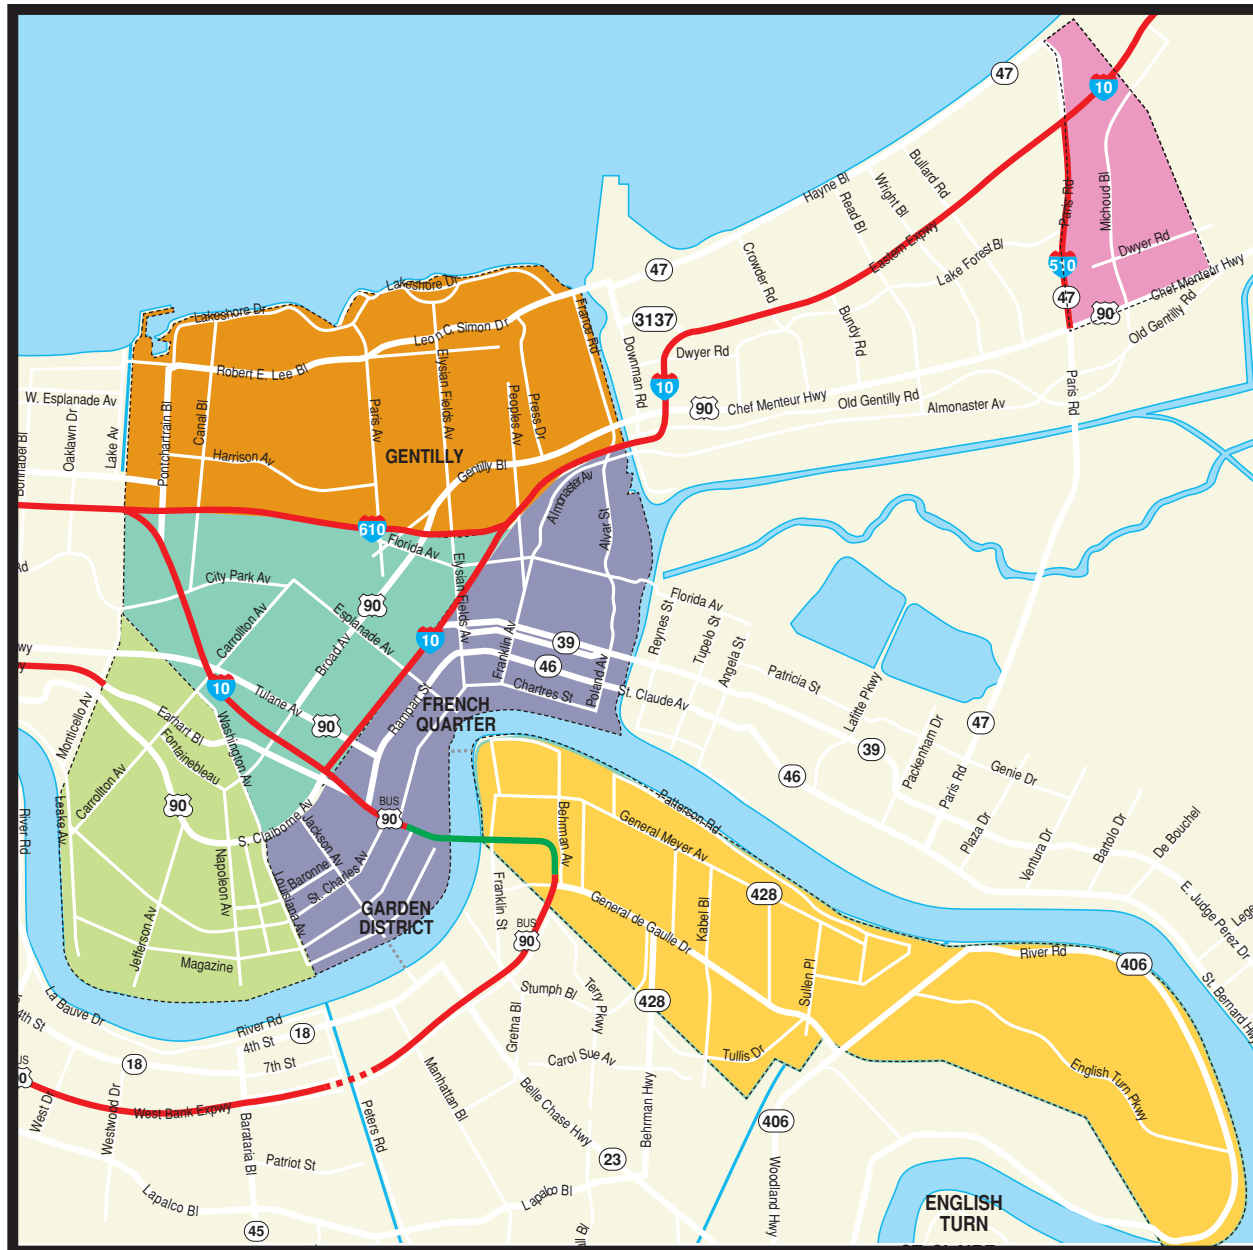

GARBAGE COLLECTION DAYS BY AREA IN ORLEANS PARISH

MONDAY

The West Bank of Orleans Parish including Algiers.

TUESDAY

The area bounded by South Claiborne/I-10 on the north, the Mississippi River on the south, Louisiana Ave. on the west and the Industrial Canal on the east.

WEDNESDAY

The area bounded by the Orleans-Jefferson parish line on the north, the Mississippi River on the south and west, and Palmetto St./Washington Ave./Louisiana Ave. on the east.

THURSDAY

The area bounded by I-610 on the north, the Orleans-Jefferson parish line on the west, South Claiborne/I-10 on the east and Palmetto St./Washington Ave. on the south.

FRIDAY

The area bounded by Lake Pontchartrain on the north, I-10 on the south, the Industrial Canal on the east and the Orleans-Jefferson parish line on the west.

SATURDAY

The area in New Orleans East bounded by Hayne Blvd. on the north, Chef Mentaur Hwy. on the south; Paris Road on the east and Willowbrook Drive on the west.